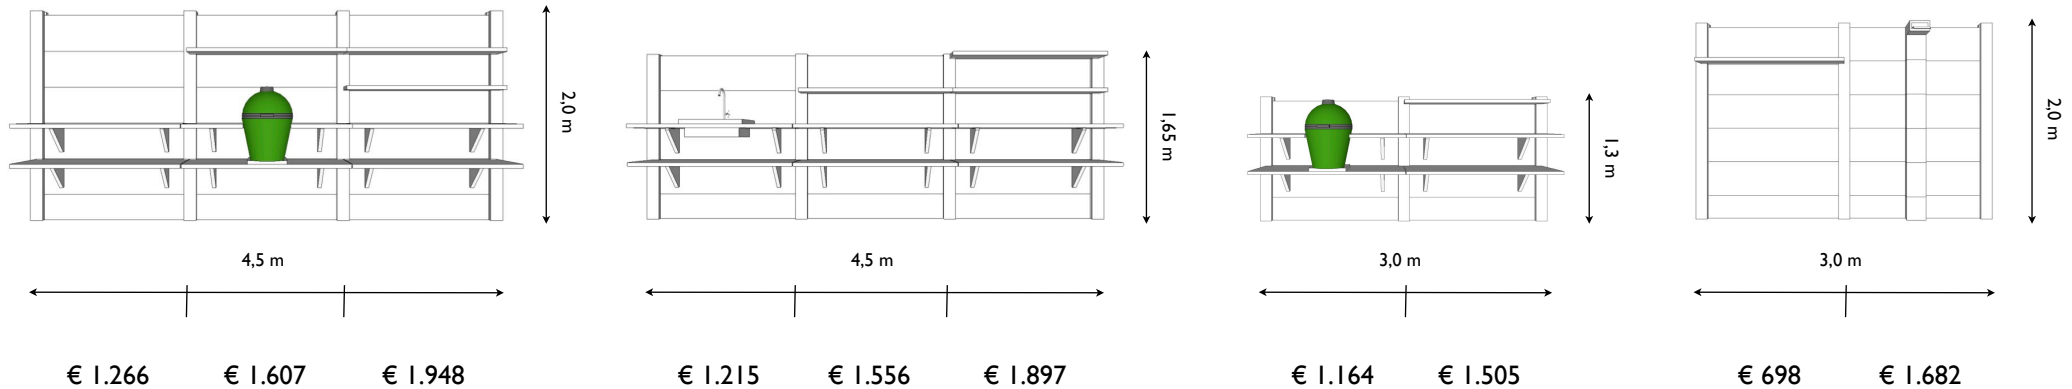

Price list WWOO 2016 including 20% Estonia VAT (price changes reserved)

Example setups:

Price underneath each segment, is for that 1,50 m wide segment, exclude the drawn accessories

* WWOO will standard be delivered in light gray, for anthracite color there is a surcharge of 15%

* Transport by a international transportation company: on request and depends the size of the kitchen

Wwoo accessories

Stainless steel sink	€ 505,29
Fire tap with stainless steel neck and Gardena connection	€ 148,26
Integrated steel fireplace	€ 1.982,48
Burnwise model C by Fridaël	€ 198,30
Wooden WWOO boxes	€ 157,69
Wwoo oak cutting board	€ 46,12
Stainless steel towel hook	€ 60,99
Canopy for two segments (3 x 3 meters)	€ 3.317,36
Wwoo barstool	€ 649,59